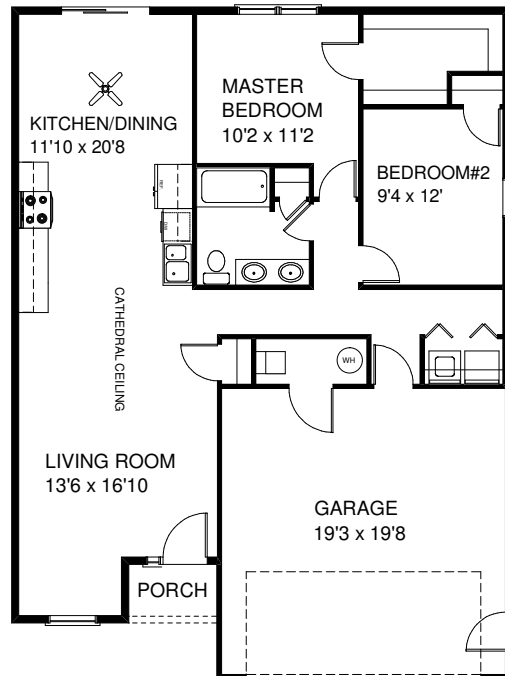

Options Shown: Stone,Garage Door Glass,Front Door Glass,Cedar Impressions Siding,Clay Trim,Garage Door Surround,Vertical Siding

The Cleveland S

\$161,900 *
1,084 Sq Ft

**Kreiser
Construction**
Creator of Distinct Communities