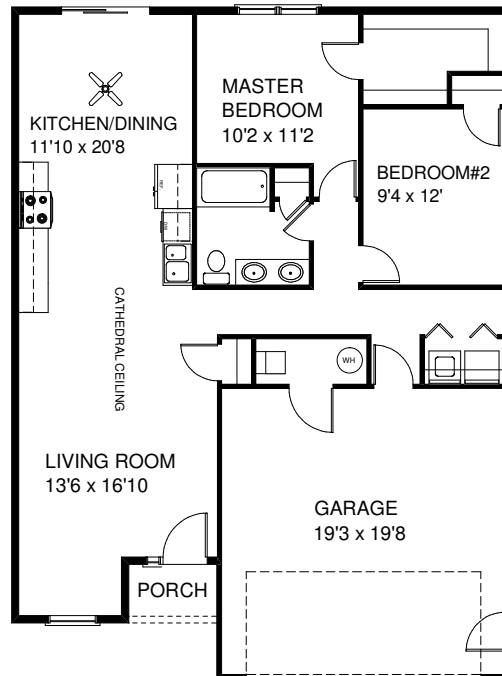

Options Shown: Stone,Garage Door Glass,Front Door Glass,Cedar Impressions Siding,Clay Trim,Garage Door Surround,Vertical Siding

The Cleveland S

\$161,900 *
1,084 Sq Ft

**Kreiser
Construction**
Creator of Distinct Communities