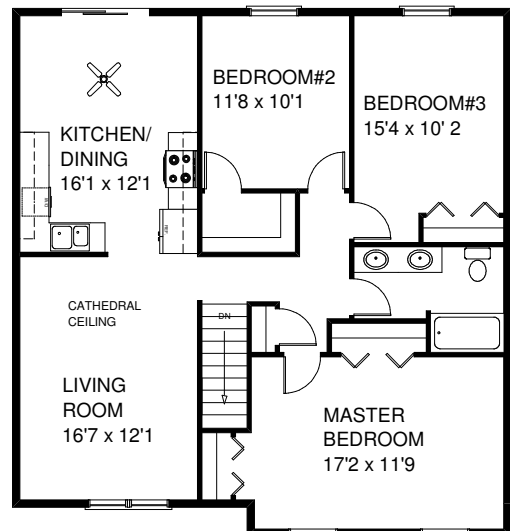

Options Shown: Brick, Carriage House Garage Door, Garage Door Glass, Cedar Impressions Siding, Clay Trim, Window Trim

Lower Level

\$171,900 *
1,192+ Sq Ft

The Coolidge S

Main Level

Kreiser Construction
Creator of Distinct Communities