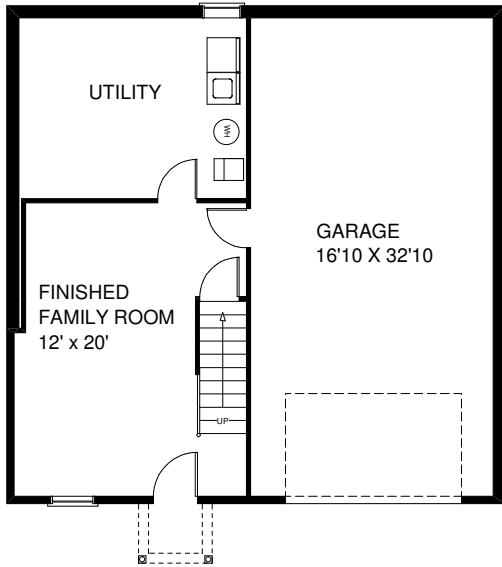

Options Shown: Brick, Carriage House Garage Door, Garage Door Glass, Cedar Impressions Siding, Clay Trim, Window Trim

Lower Level

\$171,900 *
1,192+ Sq Ft

The Coolidge S

Main Level

Kreiser Construction
Creator of Distinct Communities