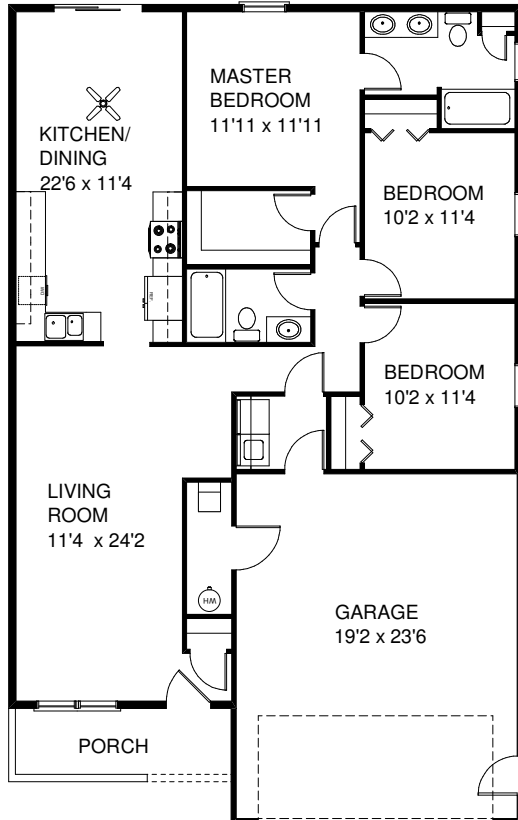

Options Shown: Brick, Garage Door Glass, Cedar Impressions Siding, Clay Trim, Garage Door Surround, Vertical Siding

The Pierce S

\$169,900 *
1,360 Sq Ft

Kreiser Construction
Creator of Distinct Communities

Century 21
Krall Real Estate
(800)-537-1575

* Price includes Base lot and \$2,000 Closing Cost Assistance. Drawings are conceptual. Actual home will vary. Options offered at additional charge. See your community sales manager for details. Updated 12/1/2007 (c) 2007 KREISER CONSTRUCTION