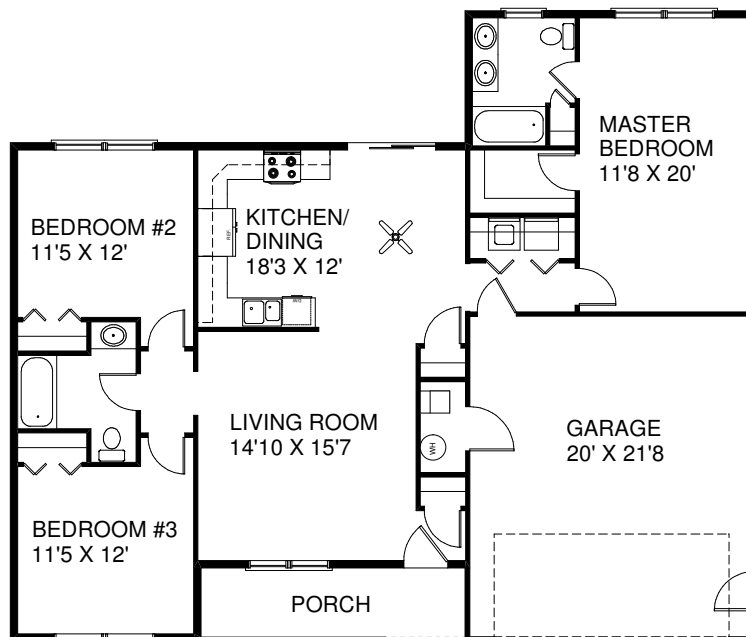

Options Shown: Stone, Garage Door Glass

The Webster S

\$169,900 *
1,395 Sq Ft

Kreiser Construction
Creator of Distinct Communities

Century 21
Krall Real Estate
(800)-537-1575

* Price includes Base lot and \$2,000 Closing Cost Assistance. Drawings are conceptual. Actual home will vary. Options offered at additional charge. See your community sales manager for details.
Updated 12/1/2007 (c) 2007 KREISER CONSTRUCTION