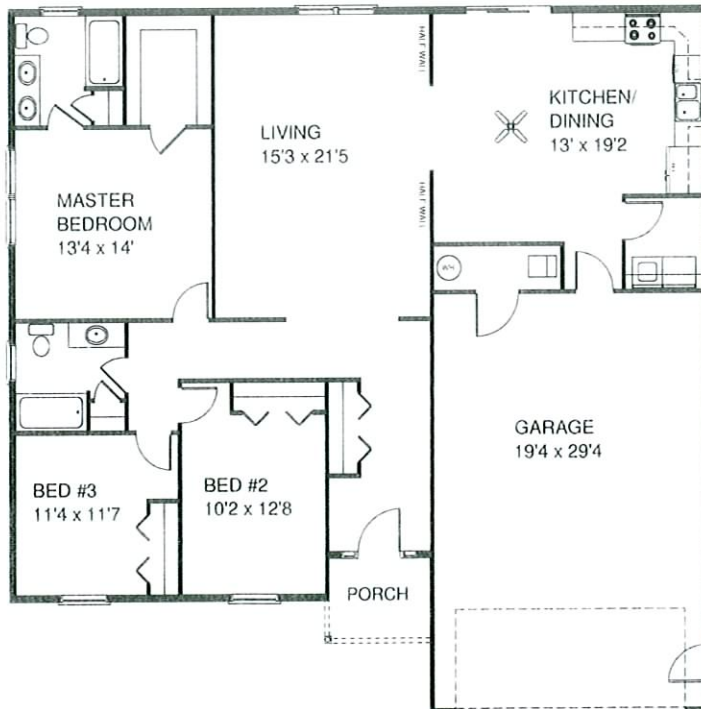

Options Shown: Brick, Vertical Siding, Carriage House Garage Door, Garage Door Glass, Clay Trim

The Eisenhower S

\$181,900*
1,630 Sq Ft

Kreiser Construction
Creator of Distinct Communities

Century 21
Krall Real Estate
(800)-537-1575

* Price includes Base lot and \$2,000 Closing Cost Assistance. Drawings are conceptual. Actual home will vary. Options offered at additional charge. See your community sales manager for details.
Updated 12/1/2007 (c) 2007 KREISER CONSTRUCTION