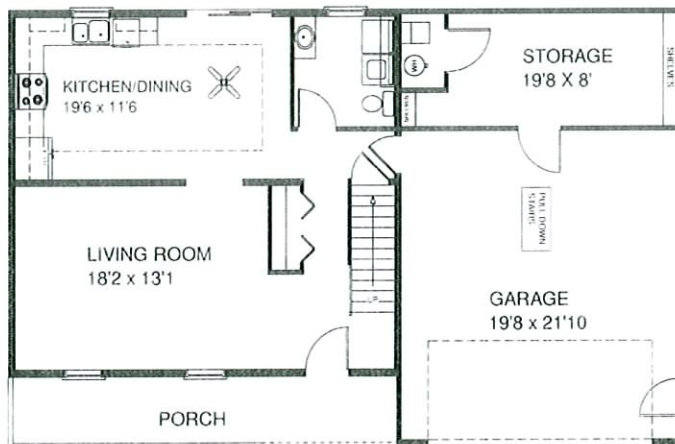

Options Shown: Stone, Garage Door Surround, Clay Trim

First Floor

\$169,900 *
1,456 Sq Ft

The
Grant A/S

Second Floor

**Kreiser
Construction**
Creator of Distinct Communities

Century 21
Kral Real Estate
(800)-537-1575

* Price includes Base lot and \$2,000 Closing Cost Assistance. Drawings are conceptual. Actual home will vary. Options offered at additional charge. See your community sales manager for details. Updated 12/1/2007 (c) 2007 KREISER CONSTRUCTION