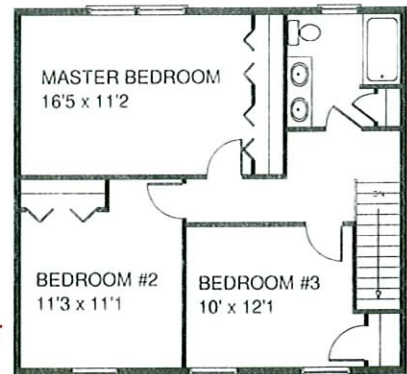

Options Shown: Stone, Garage Door Surround, Clay Trim

First Floor

\$169,900 *
1,456 Sq Ft

The
Grant A/S

Second Floor

**Kreiser
Construction**
Creator of Distinct Communities

Century 21
Kral Real Estate
(800)-537-1575