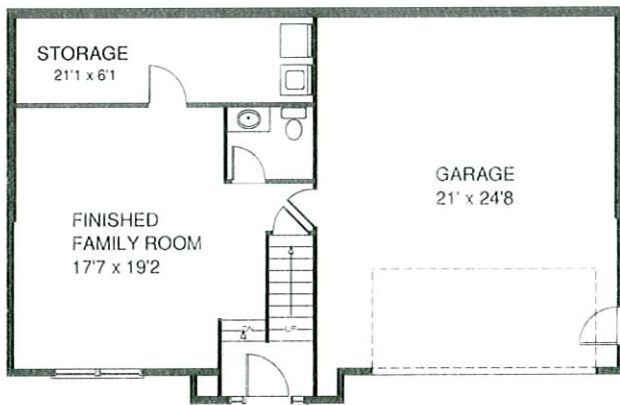

Options Shown: Brick, Garage Door Glass, Clay Trim

Lower Level

Main Level

\$171,900 *
1,160+ Sq Ft

The Harrison S

Kreiser Construction
Creator of Distinct Communities

Century 21
Krall Real Estate
(800)-537-1575