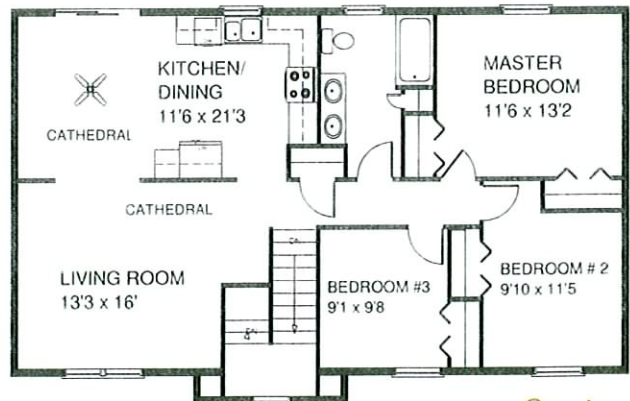

Options Shown: Brick, Garage Door Glass, Clay Trim

Lower Level

Main Level

\$171,900 *
1,160+ Sq Ft

The Harrison S

Kreiser Construction
Creator of Distinct Communities

Century 21
Krall Real Estate
(800)-537-1575

* Price includes Base lot and \$2,000 Closing Cost Assistance. Drawings are conceptual. Actual home will vary. Options offered at additional charge. See your community sales manager for details. Updated 12/1/2007 (c) 2007 KREISER CONSTRUCTION