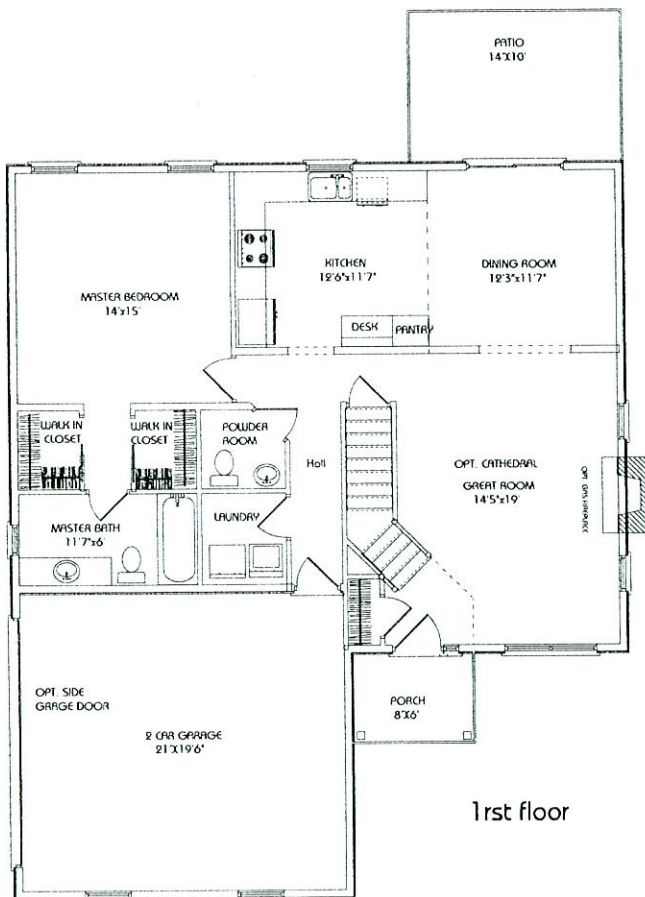

Homestead Acres

Aspen

2078 sq. ft.

S. Gerald Musser, Builder

Some upgrade options may be shown.