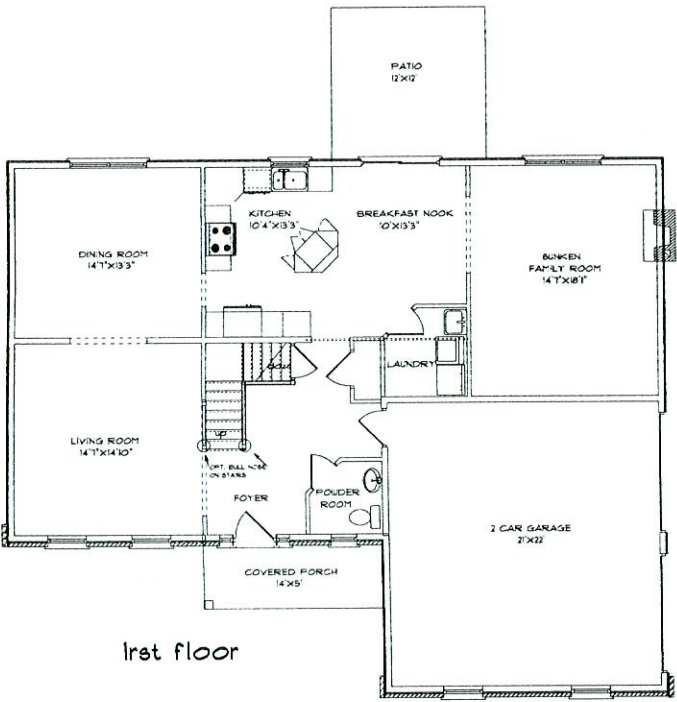

## Cedar

2650 sq. ft.

**S. Gerald Musser, Builder**

Some upgrade options may be shown.