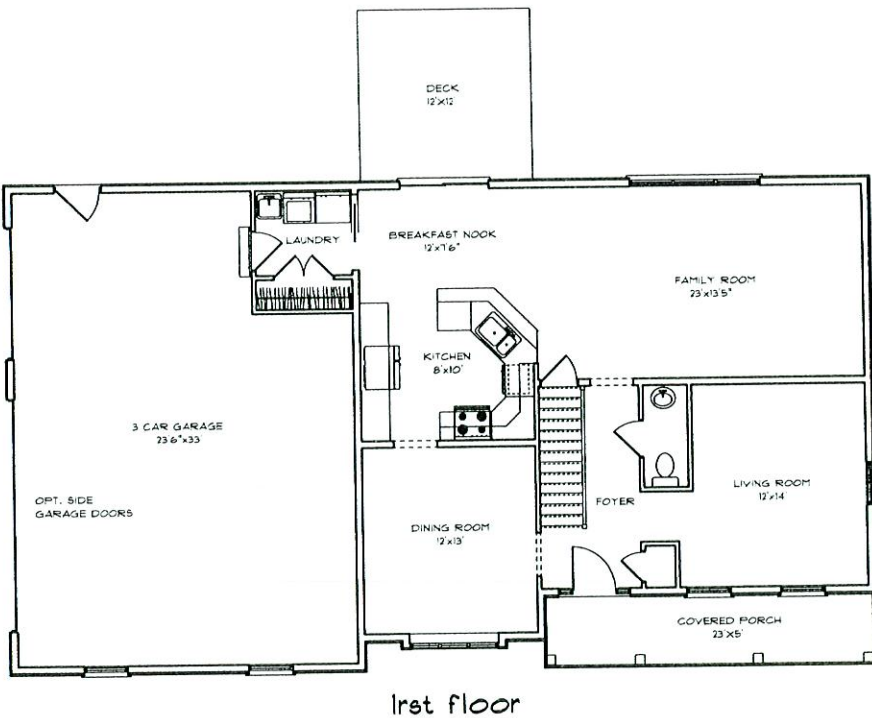

Homestead Acres

Chestnut

2110 sq. ft.

S. Gerald Musser, Builder

Some upgrade options may be shown.