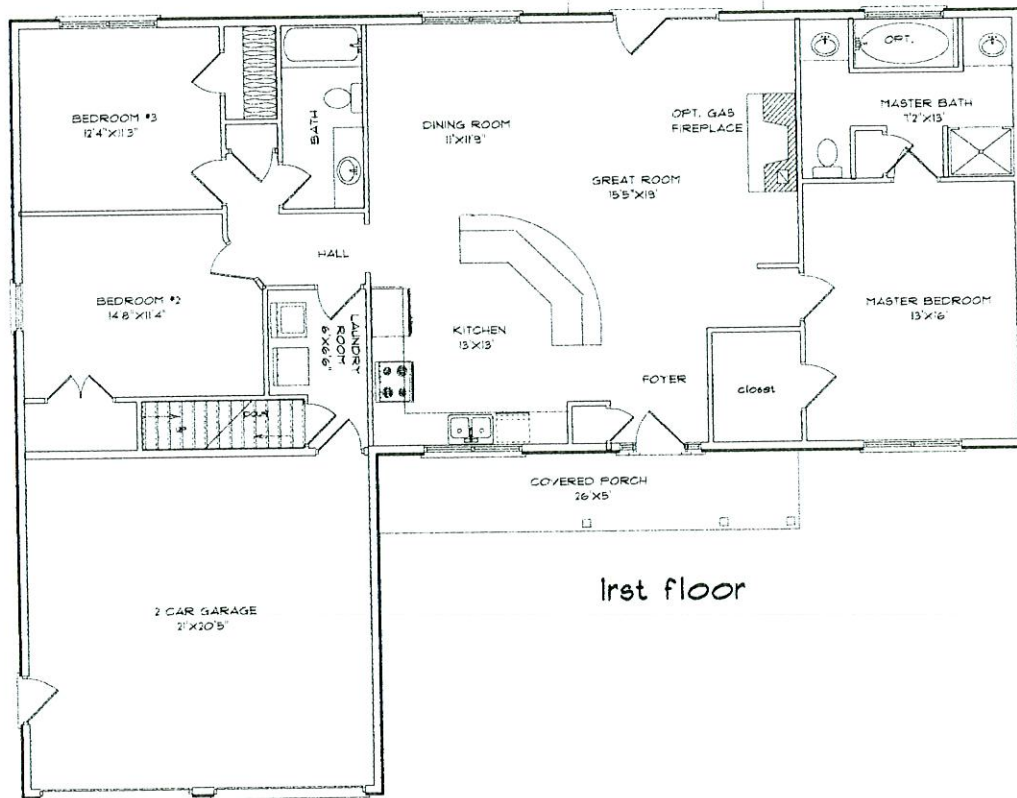

Homestead Acres

Cypress

1652 sq. ft.

S. Gerald Musser, Builder

Some upgrade options may be shown.
Prices are subject to change without notice