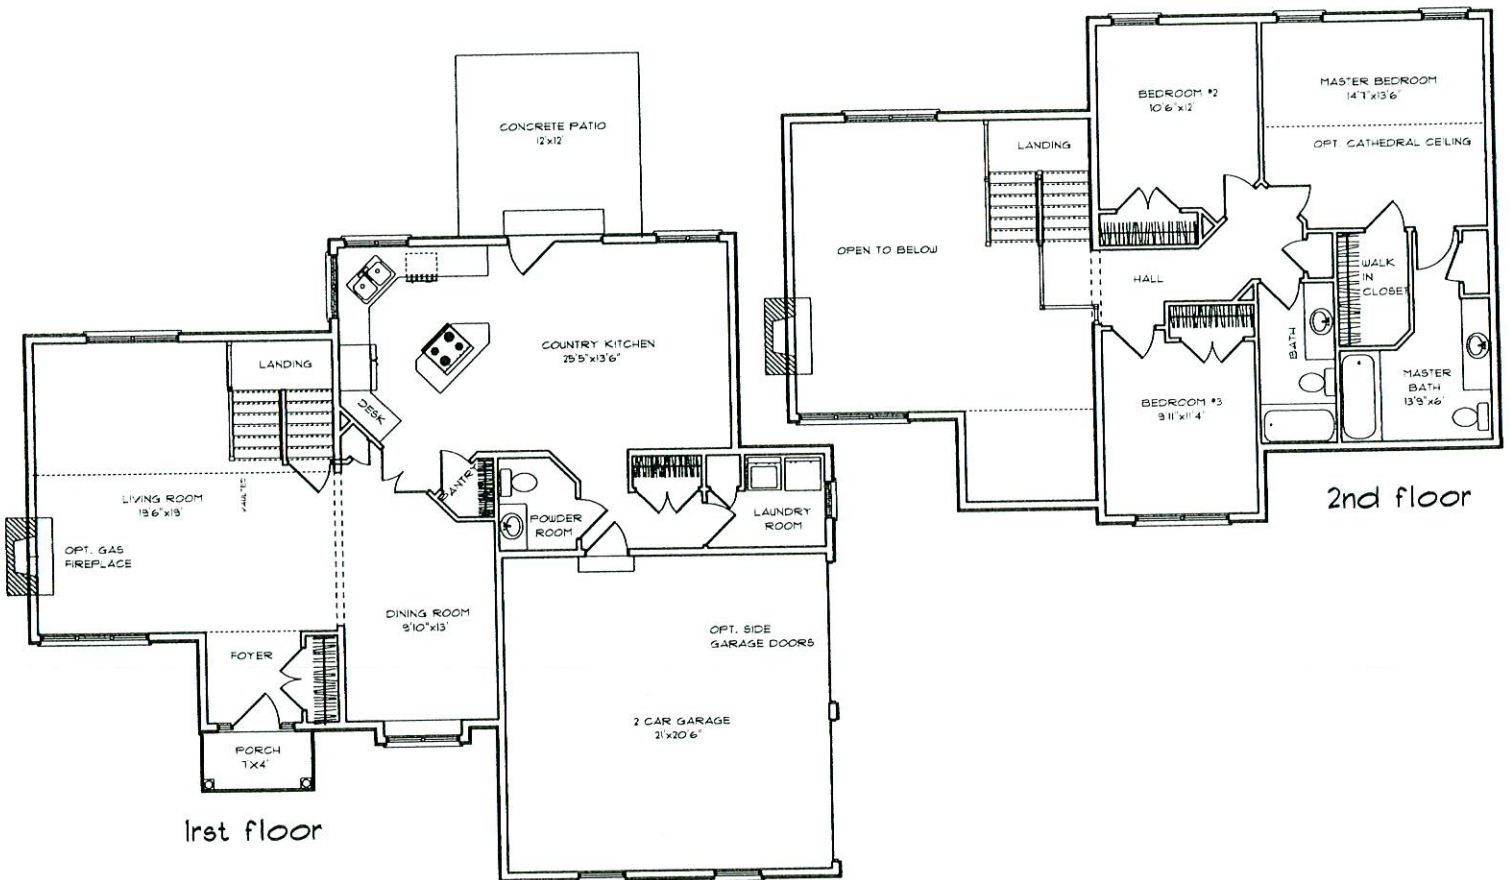

Homestead Acres

Elm

1948 sq. ft.

S. Gerald Musser, Builder

Some upgrade options may be shown.