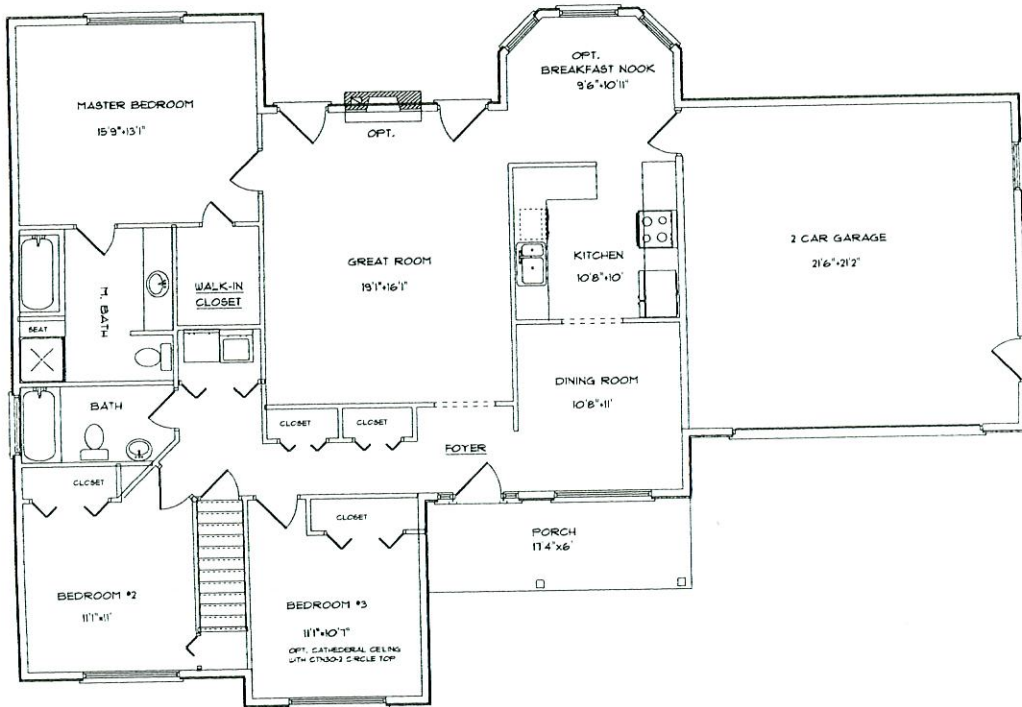

Homestead Acres

Hemlock

1671 sq. ft.

S. Gerald Musser, Builder

Some upgrade options may be shown.