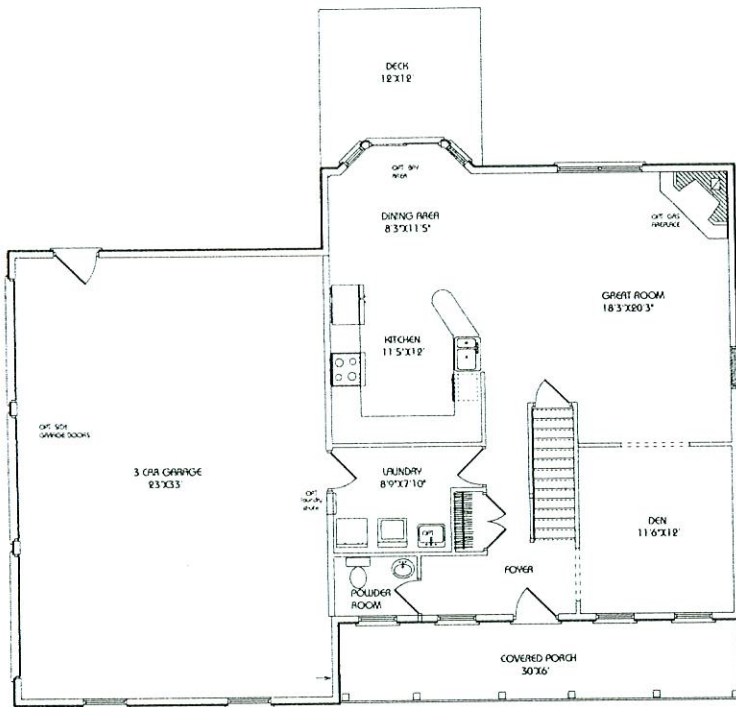

Homestead Acres

Hickory

2040 sq. ft.
344 sq. ft. opt bonus room

1st floor

2nd floor

The "Hickory" available with a side-entered, 3 car garage only, which is included in the base price.

S. Gerald Musser, Builder