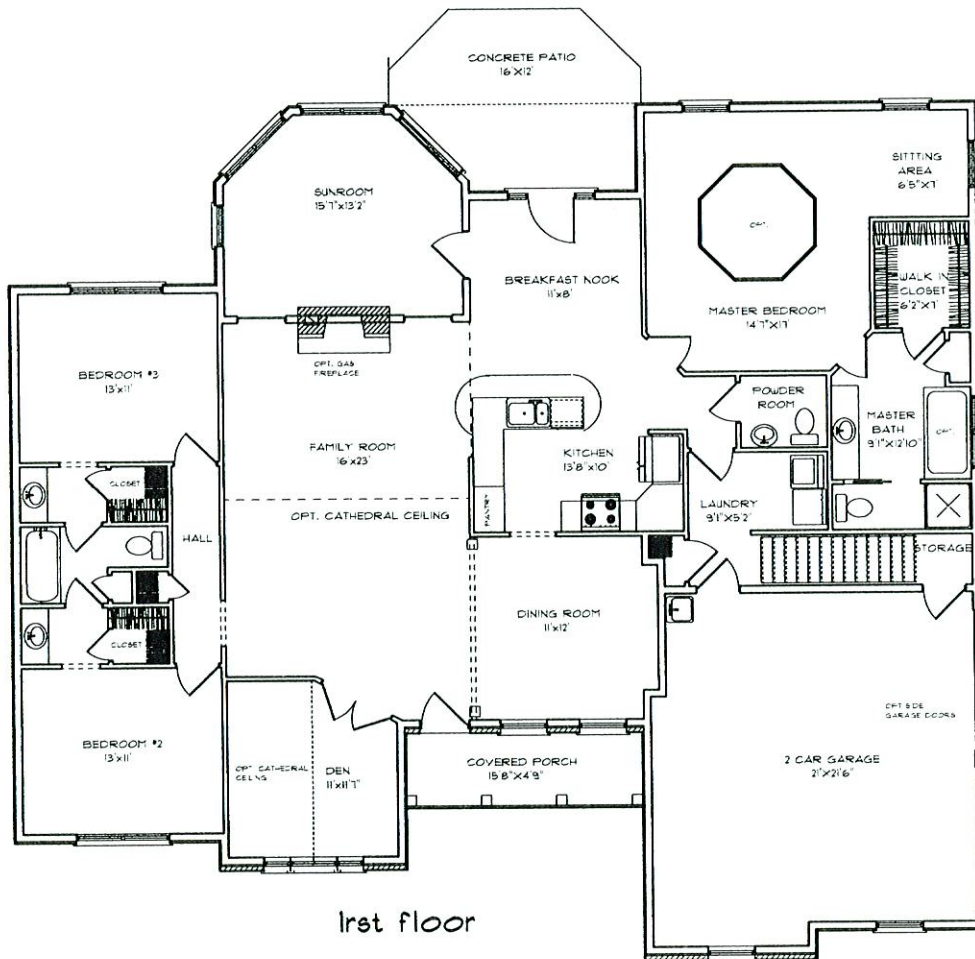

## Magnolia

2366 sq. ft.

**S. Gerald Musser, Builder**

Some upgrade options may be shown.