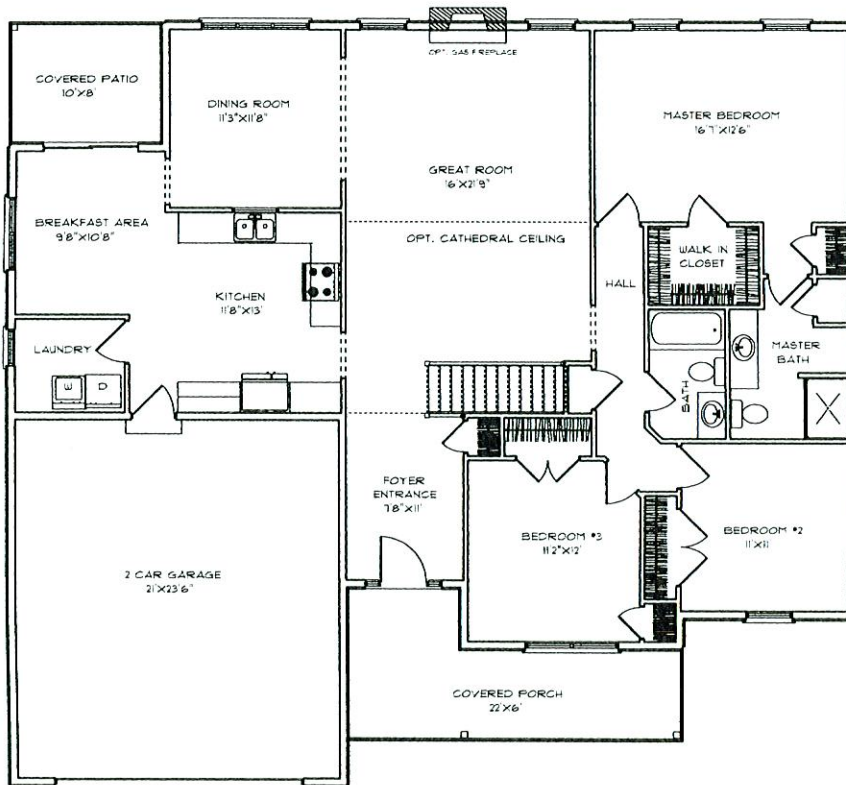

## Maple

1762 sq. ft.

**S. Gerald Musser, Builder**

Some upgrade options may be shown.