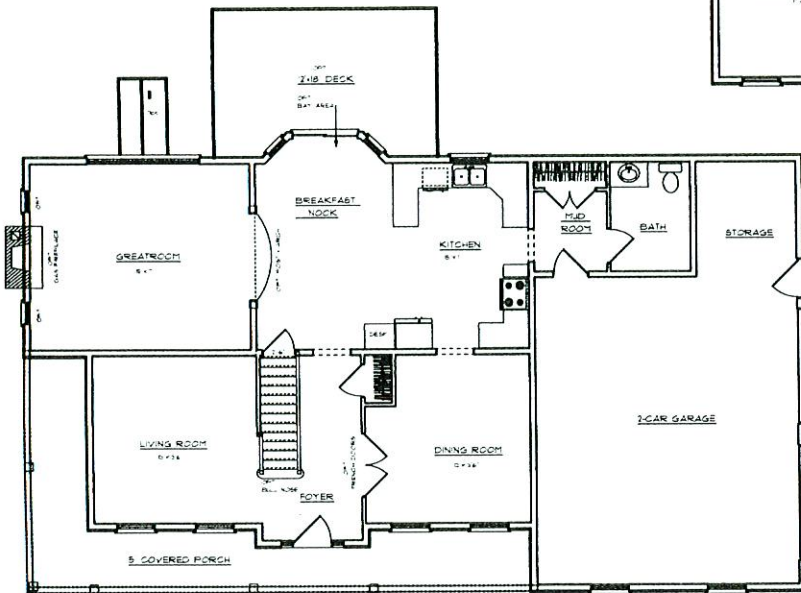

Homestead Acres

Sequoia

2330 sq. ft.

2ND FLOOR PLAN

1ST FLOOR PLAN

S. Gerald Musser, Builder

Some upgrade options may be shown.