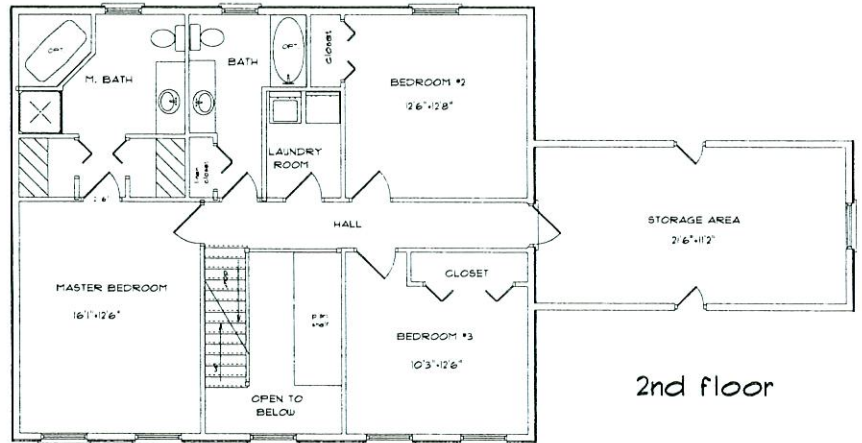

Homestead Acres

Spruce

2160 sq. ft.

S. Gerald Musser, Builder

Some upgrade options may be shown.