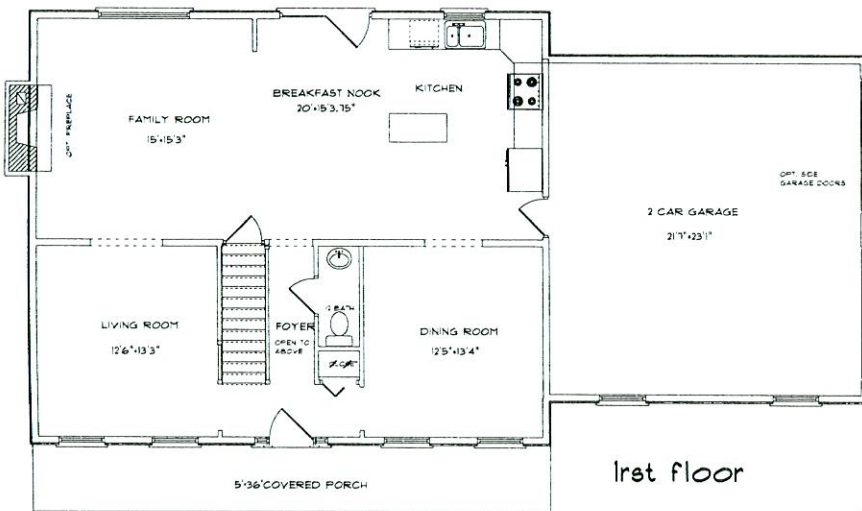

Homestead Acres

Spruce

2160 sq. ft.

S. Gerald Musser, Builder

Some upgrade options may be shown.