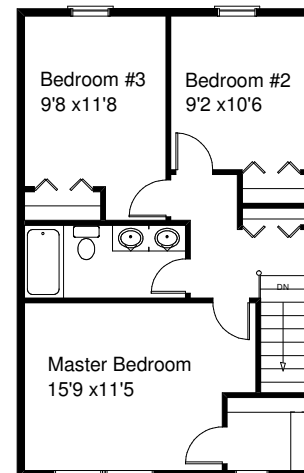

Options Shown: Brick, Vertical Siding, Carriage House Garage Door, Garage Door Glass, Clay Trim

\$193,900 *
1,342 Sq Ft

The Buchanan

Kreiser Construction
Creator of Distinct Communities

Century 21
Krall Real Estate
(800)-537-1575