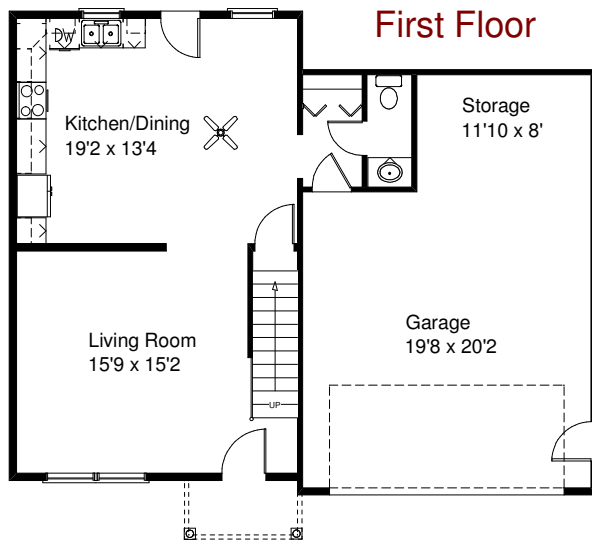

Options Shown: Brick, Vertical Siding, Carriage House Garage Door, Garage Door Glass, Clay Trim

\$193,900 *
1,342 Sq Ft

The Buchanan

Kreiser Construction
Creator of Distinct Communities

Century 21
Krall Real Estate
(800)-537-1575