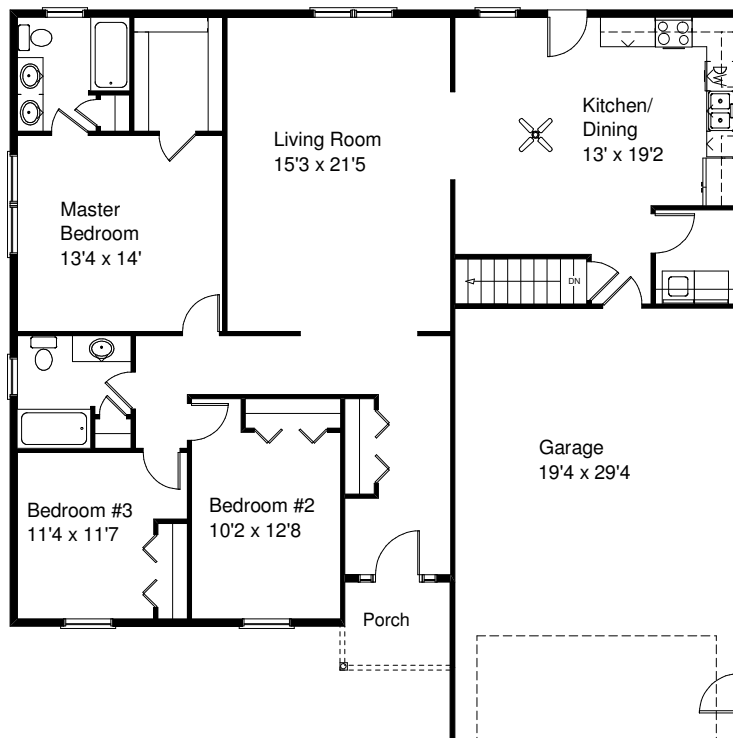

Options Shown: Brick,Stone,Vertical Siding,Carriage House Garage Door,Garage Door Glass,Clay Trim

The Eisenhower

\$212,900*
1,630 Sq Ft

Kreiser Construction
Creator of Distinct Communities

Century 21
Krall Real Estate
(800)-537-1575

* Price includes Base lot and \$2,000 Closing Cost Assistance. Drawings are conceptual. Actual home will vary. Options offered at additional charge. See your community sales manager for details. Updated 12/1/2007 (c) 2007 KREISER CONSTRUCTION