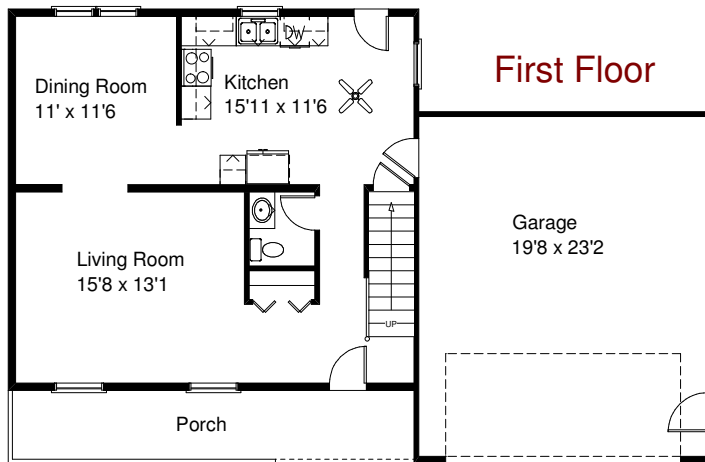

Options Shown: Brick

\$197,900 \*  
1,474 Sq Ft

*The Grant B*

**Kreiser Construction**  
Creator of Distinct Communities

**Century 21**  
Krall Real Estate  
(800)-537-1575

\* Price includes Base lot and \$2,000 Closing Cost Assistance. Drawings are conceptual. Actual home will vary. Options offered at additional charge. See your community sales manager for details. Updated 12/1/2007 (c) 2007 KREISER CONSTRUCTION