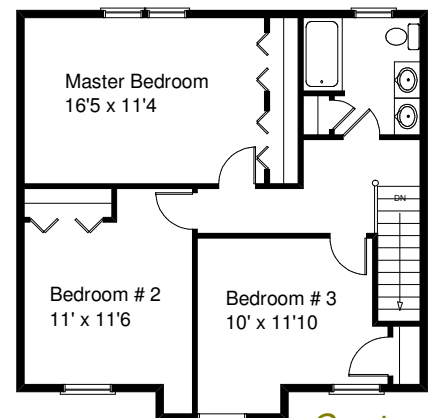

Options Shown: Brick

\$197,900 \*  
1,474 Sq Ft

*The Grant B*

**Kreiser Construction**  
Creator of Distinct Communities

**Century 21**  
Krall Real Estate  
(800)-537-1575

\* Price includes Base lot and \$2,000 Closing Cost Assistance. Drawings are conceptual. Actual home will vary. Options offered at additional charge. See your community sales manager for details. Updated 12/1/2007 (c) 2007 KREISER CONSTRUCTION