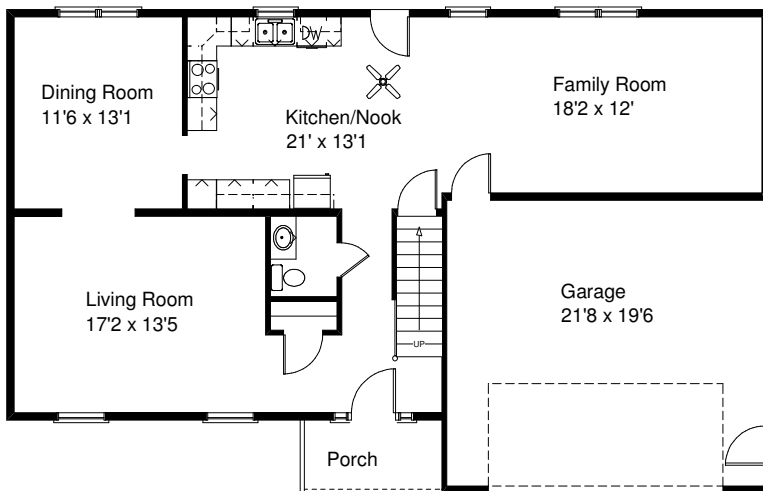

Options Shown: Brick,Stone,Carriage House Garage Door,Garage Door Glass

First Floor

\$225,900 *
2,374 Sq Ft

*The
Hamilton B*

Second Floor

**Kreiser
 Construction**
Creator of Distinct Communities

Century 21
 Krall Real Estate
 (800)-537-1575