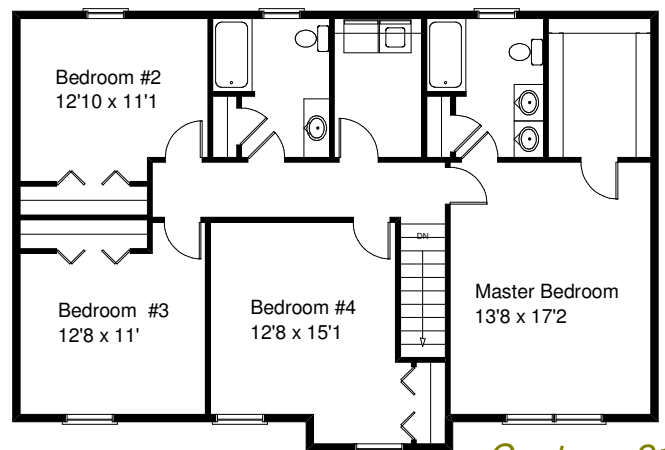

Options Shown: Brick,Stone,Carriage House Garage Door,Garage Door Glass

First Floor

\$225,900 *
2,374 Sq Ft

*The
Hamilton B*

Second Floor

**Kreiser
 Construction**
Creator of Distinct Communities

Century 21
 Krall Real Estate
 (800)-537-1575