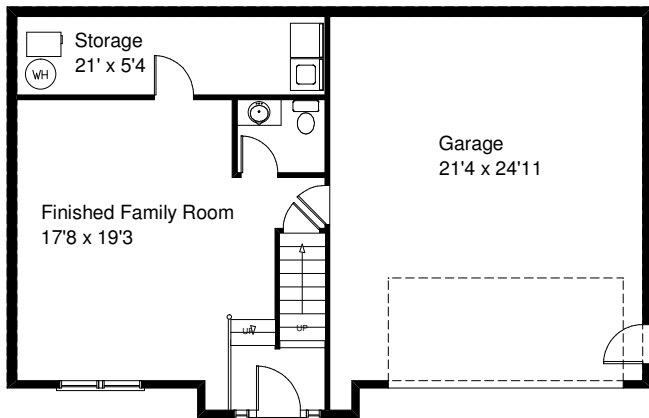

Options Shown: Brick, Stone, Garage Door Glass, Clay Trim

Lower Level

\$195,900 *
1,160+ Sq Ft

The Harrison

Main Level

Kreiser Construction
Creator of Distinct Communities

Century 21
Krall Real Estate
(800)-537-1575