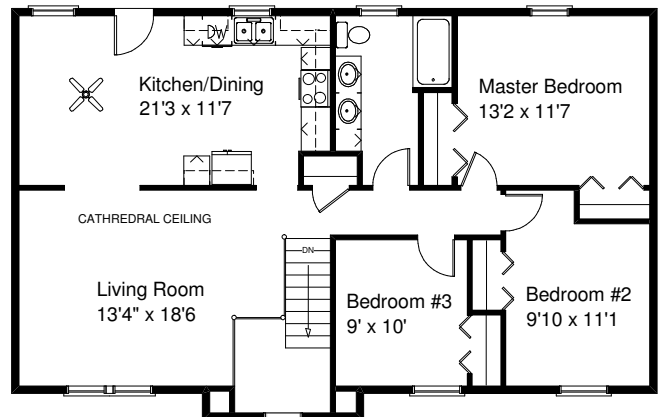

Options Shown: Brick, Stone, Garage Door Glass, Clay Trim

Lower Level

\$195,900 *
1,160+ Sq Ft

The Harrison

Main Level

Kreiser Construction
Creator of Distinct Communities

Century 21
Krall Real Estate
(800)-537-1575