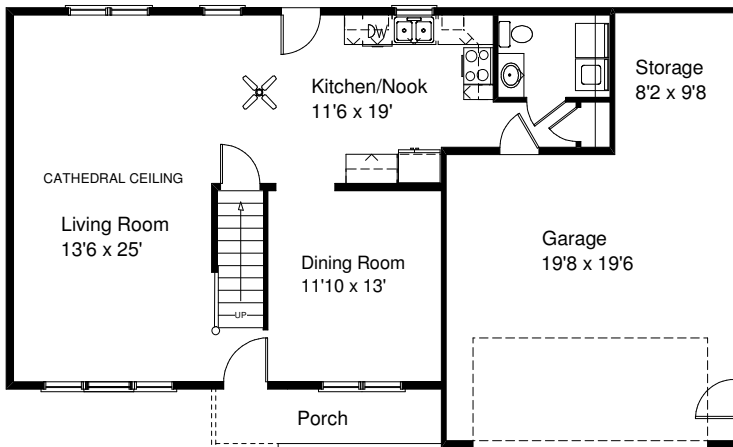

Options Shown: Brick,Stone,Carriage House Garage Door,Garage Door Glass,Clay Trim

First Floor

\$209,900 *
1,791 Sq Ft

*The
Lincoln B*

Second Floor

**Kreiser
 Construction**
Creator of Distinct Communities

Century 21
 Krall Real Estate
 (800)-537-1575