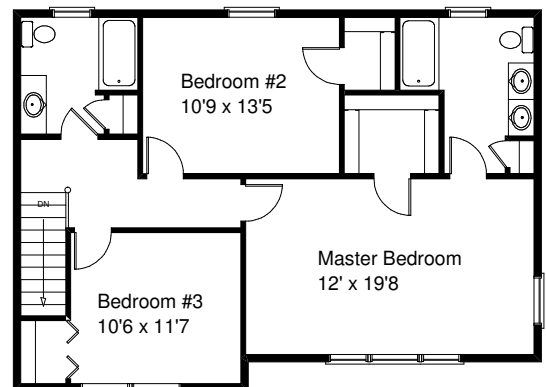

Options Shown: Brick,Stone,Carriage House Garage Door,Garage Door Glass,Clay Trim

First Floor

\$209,900 *
1,791 Sq Ft

*The
Lincoln B*

Second Floor

**Kreiser
 Construction**
Creator of Distinct Communities

Century 21
 Krall Real Estate
 (800)-537-1575