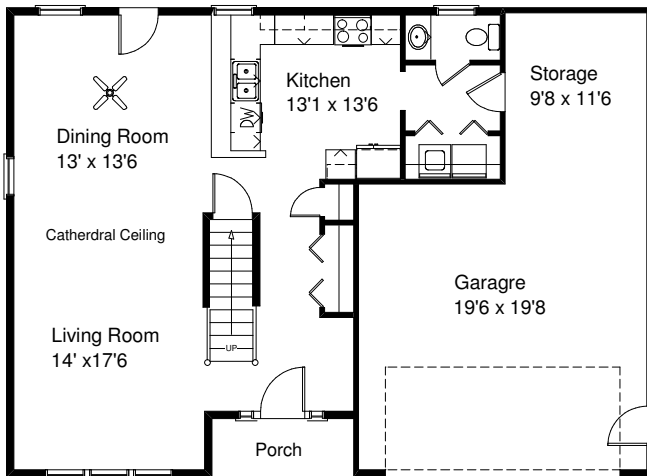

Options Shown: Stone, Vertical Siding, Garage Door Surround, Garage Door Glass

First Floor

\$209,900 *
1,748 Sq Ft

The
McKinley

Second Floor

Kreiser Construction
Creator of Distinct Communities

Century 21
Krall Real Estate
(800)-537-1575

* Price includes Base lot and \$2,000 Closing Cost Assistance. Drawings are conceptual. Actual home will vary. Options offered at additional charge. See your community sales manager for details. Updated 12/1/2007 (c) 2007 KREISER CONSTRUCTION