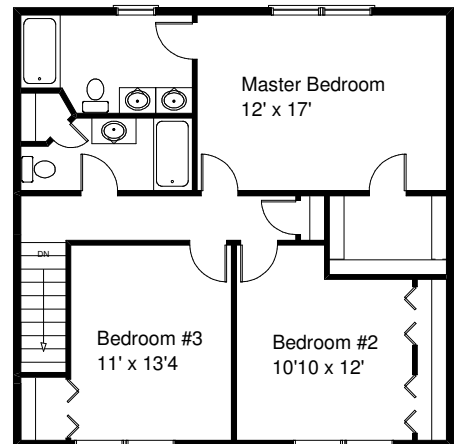

Options Shown: Stone, Vertical Siding, Garage Door Surround, Garage Door Glass

First Floor

\$209,900 *
1,748 Sq Ft

The
McKinley

Second Floor

Kreiser Construction
Creator of Distinct Communities

Century 21
Krall Real Estate
(800)-537-1575