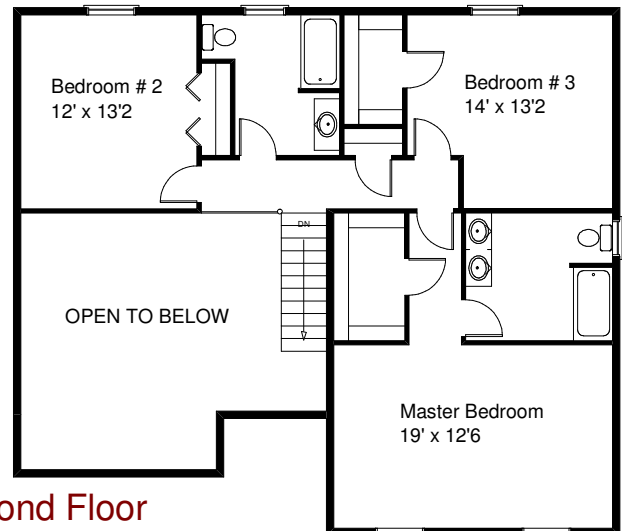

Options Shown: Brick, Stone, Vertical Siding, Garage Door Glass

First Floor

\$220,900 *
1,960 Sq Ft

The Reagan

Second Floor

Kreiser Construction
Creator of Distinct Communities

Century 21
Krall Real Estate
(800)-537-1575