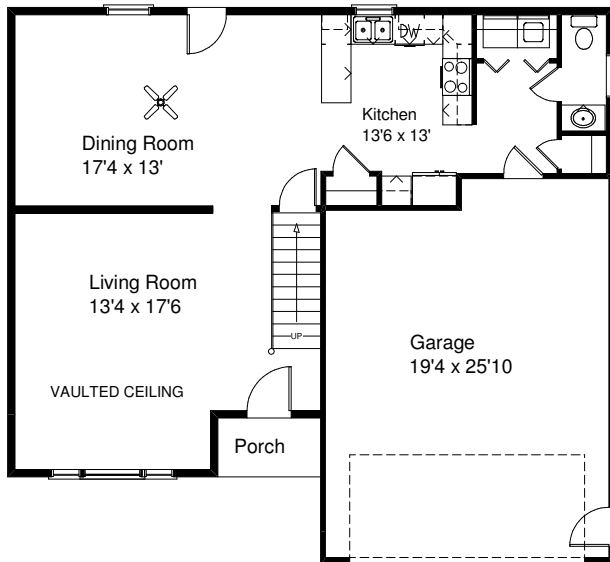

Options Shown: Brick, Stone, Vertical Siding, Garage Door Glass

First Floor

\$220,900 *
1,960 Sq Ft

The Reagan

Second Floor

Kreiser Construction
Creator of Distinct Communities

Century 21
Krall Real Estate
(800)-537-1575

* Price includes Base lot and \$2,000 Closing Cost Assistance. Drawings are conceptual. Actual home will vary. Options offered at additional charge. See your community sales manager for details. Updated 12/1/2007 (c) 2007 KREISER CONSTRUCTION