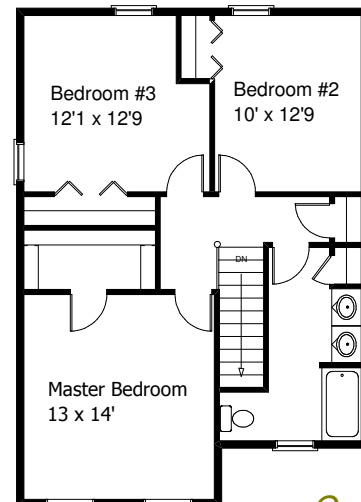

Options Shown: Brick, Vertical Siding, Cedar Impressions Siding, Garage Door Glass

First Floor

\$204,900 *
1,624 Sq Ft

The Truman

Second Floor

Kreiser Construction
Creator of Distinct Communities

Century 21
Kral Real Estate
(800)-537-1575