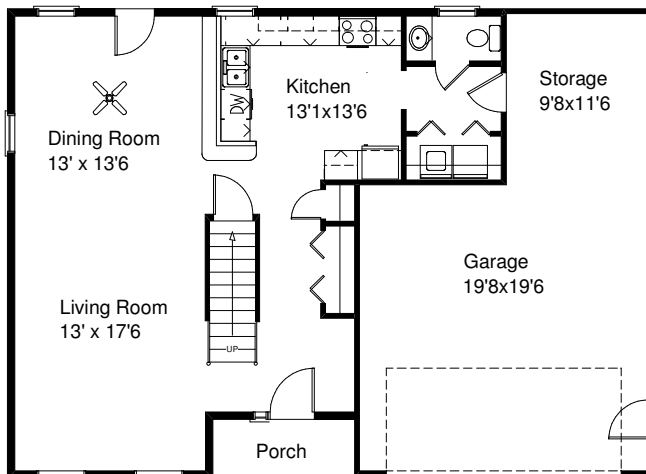

Options Shown: Brick, Vertical Siding, Cedar Impressions Siding, Garage Door Glass

First Floor

\$204,900 *
1,624 Sq Ft

The Truman

Second Floor

Kreiser Construction
Creator of Distinct Communities

Century 21
Kral Real Estate
(800)-537-1575

* Price includes Base lot and \$2,000 Closing Cost Assistance. Drawings are conceptual. Actual home will vary. Options offered at additional charge. See your community sales manager for details. Updated 12/1/2007 (c) 2007 KREISER CONSTRUCTION