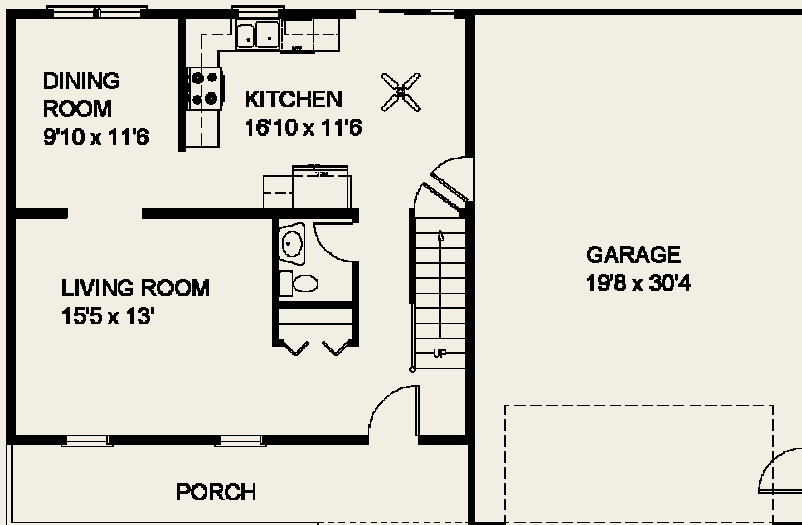

Blue Mountain View Estates

Options Shown: Brick, Garage Door Glass, Carriage House Garage Door

First Floor

\$199,900*
1,474 Sq Ft

The

Grant B

Second Floor

Century 21