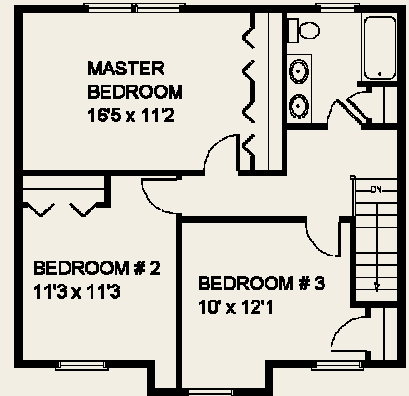

Blue Mountain View Estates

Options Shown: Brick, Garage Door Glass, Carriage House Garage Door

First Floor

\$199,900*
1,474 Sq Ft

The

Grant B

Second Floor

Century 21