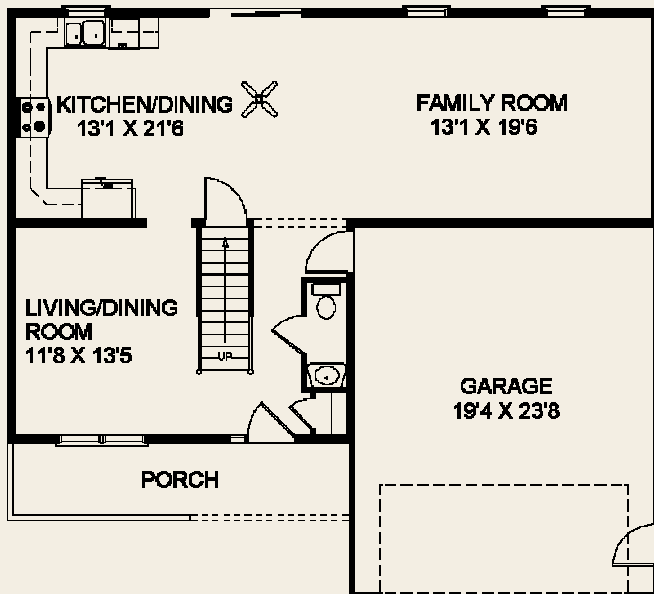

Blue Mountain View Estates

Options Shown: Brick, Garage Door Glass, Carriage House Garage Door

First Floor

The

Jackson A

\$214,900*
2,088 Sq Ft

Second Floor

Century 21
Krall Real Estate
(800)-537-1575