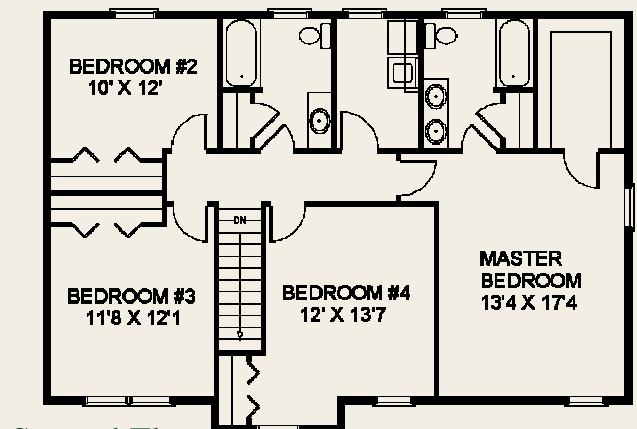

Blue Mountain View Estates

Options Shown: Brick, Garage Door Glass, Carriage House Garage Door

First Floor

The

Jackson A

\$214,900*
2,088 Sq Ft

Second Floor

Century 21
Krall Real Estate
(800)-537-1575