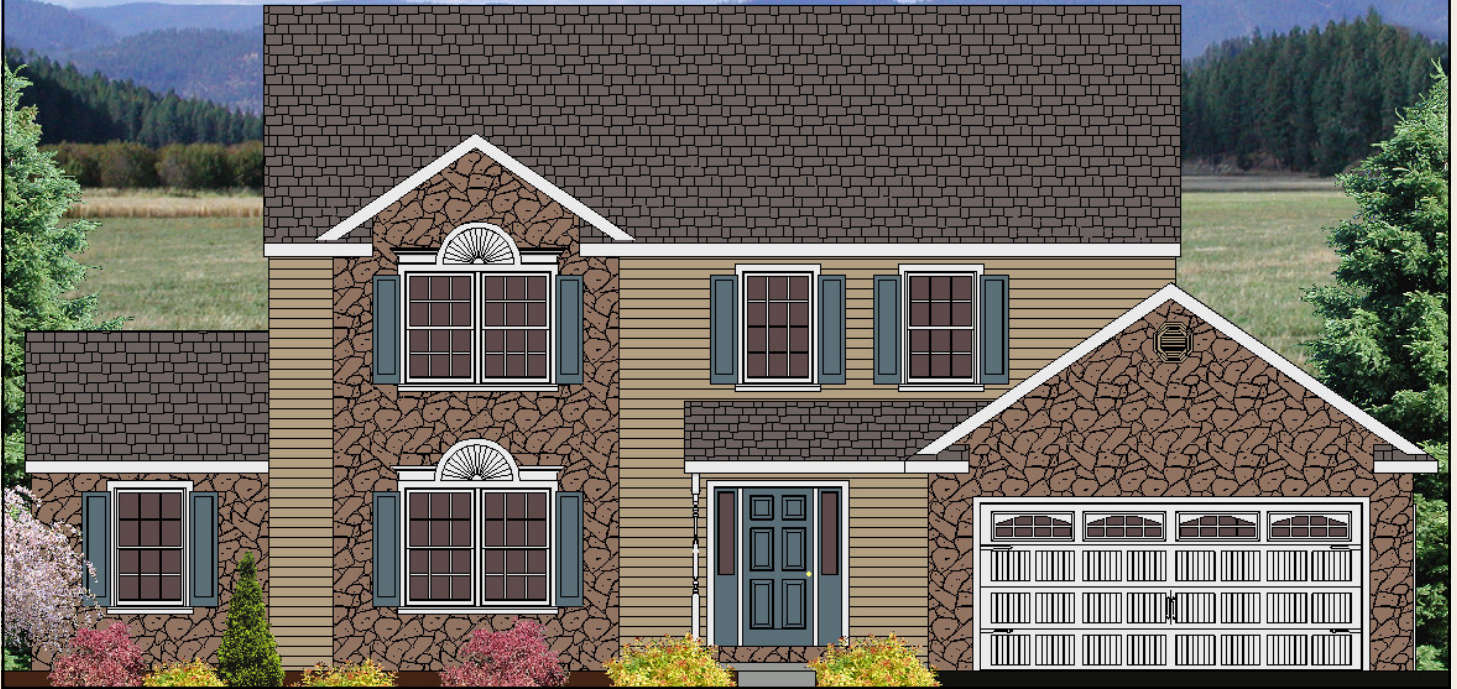

Blue Mountain View Estates

Options Shown: Stone, Garage Door Glass, Carriage House Garage Door

First Floor

\$224,900*
2,134 Sq Ft

The

Jefferson

Second Floor

Century 21