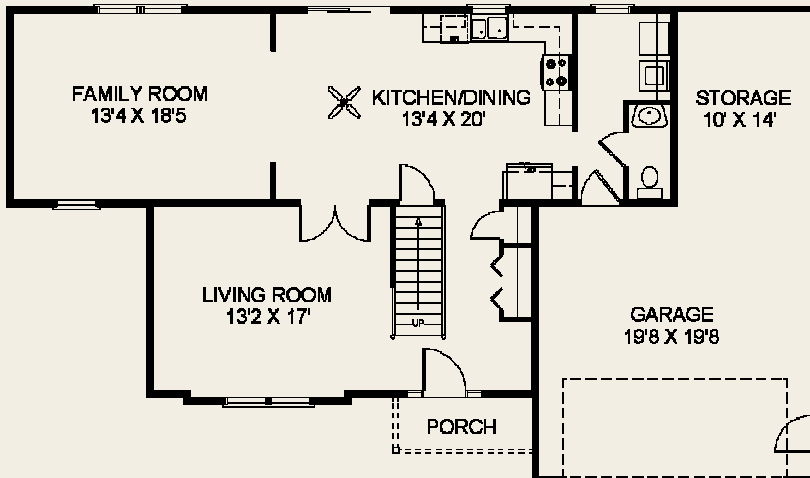

Blue Mountain View Estates

Options Shown: Stone, Garage Door Glass, Carriage House Garage Door

First Floor

\$224,900*
2,134 Sq Ft

The

Jefferson

Second Floor

Century 21