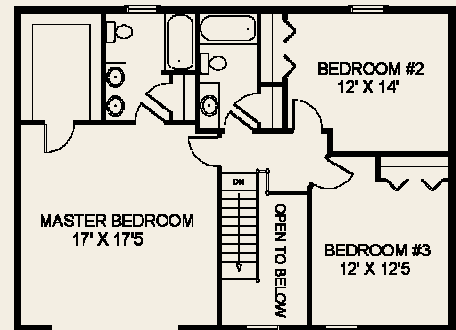

Blue Mountain View Estates

Options Shown: Stone, Garage Door Glass, Carriage House Garage Door

First Floor

\$224,900*
2,134 Sq Ft

The

Jefferson

Second Floor

Century 21