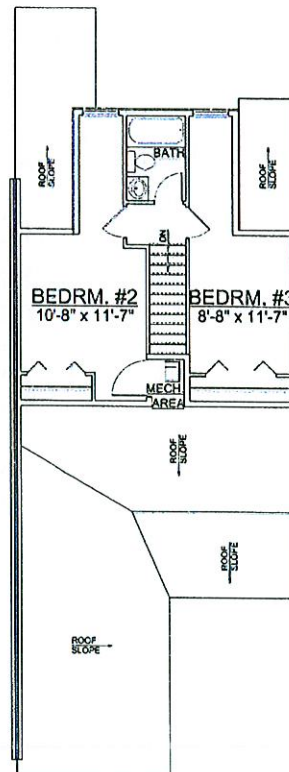

FOX RIDGE

The Hampshire \$149,900.00

1355 sq ft.

FIRST FLOOR PLAN

SECOND FLOOR PLAN

HESS
 HOME BUILDERS INC
 15 MEADOW LANE
 LANCASTER, PA 17601

Phone (717) 569-5761
 Fax (717) 560-9165

Email: hesshomes@epix.net
 Web: www.hesshomes.com