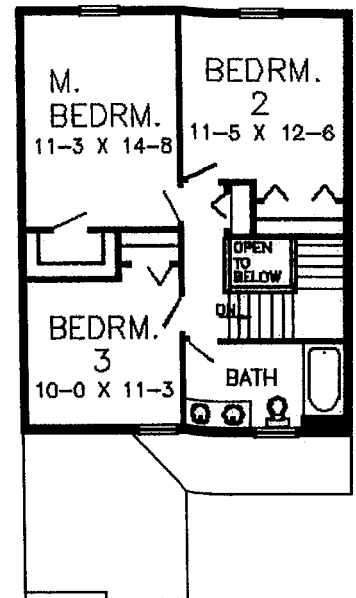

FOX RIDGE

The Norwood \$144,900.00

1308 sq. ft.

FOUNDATION PLAN

FIRST FLOOR PLAN

SECOND FLOOR PLAN

HESS
 HOME BUILDERS INC
 16 MEADOW LANE
 LANCASTER, PA 17601

Phone (717) 569-5761
 Fax (717) 560-9165