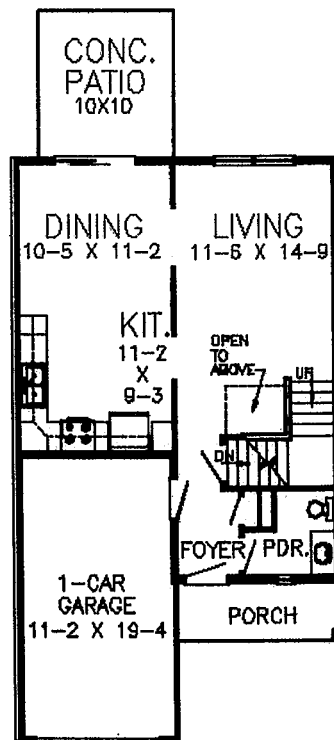

FOX RIDGE

The Norwood \$144,900.00

1308 sq. ft.

FOUNDATION PLAN

FIRST FLOOR PLAN

SECOND FLOOR PLAN

HESS
 HOME BUILDERS INC
 16 MEADOW LANE
 LANCASTER, PA 17601

Phone (717) 569-5761
 Fax (717) 560-9165