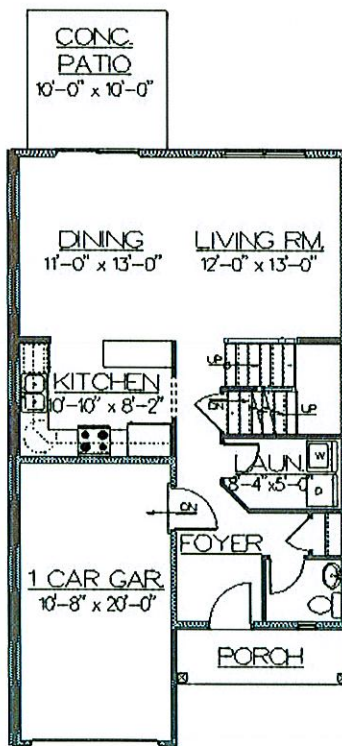

# FOX RIDGE

The Stonecrest \$157,900.00

1536 sq ft.

FOUNDATION PLAN

FIRST FLR PLAN

SECOND FLR PLAN

**HESS**  
HOME BUILDERS INC  
15 MEADOW LANE  
LANCASTER, PA 17601

Phone (717) 589-5761  
Fax (717) 580-9165