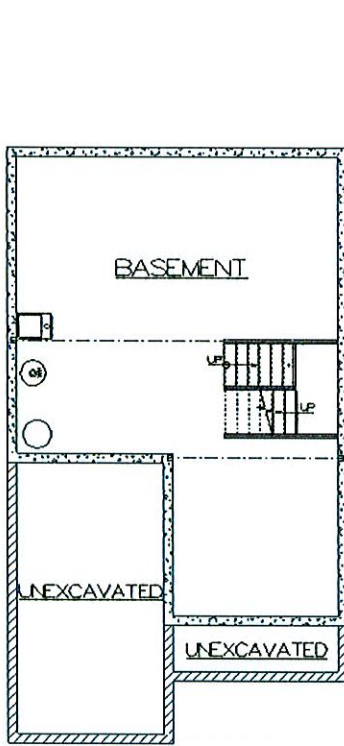

# FOX RIDGE

The Stonecrest \$157,900.00

1536 sq ft.

FOUNDATION PLAN

FIRST FLR PLAN

SECOND FLR PLAN

**HESS**  
HOME BUILDERS INC  
15 MEADOW LANE  
LANCASTER, PA 17601

Phone (717) 589-5761  
Fax (717) 580-9165