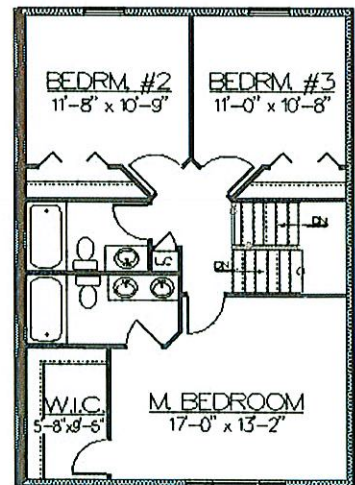

# FOX RIDGE

The Stonecrest \$157,900.00

1536 sq ft.

FOUNDATION PLAN

FIRST FLR PLAN

SECOND FLR PLAN

**HESS**  
HOME BUILDERS INC  
15 MEADOW LANE  
LANCASTER, PA 17601

Phone (717) 589-5761  
Fax (717) 580-9165