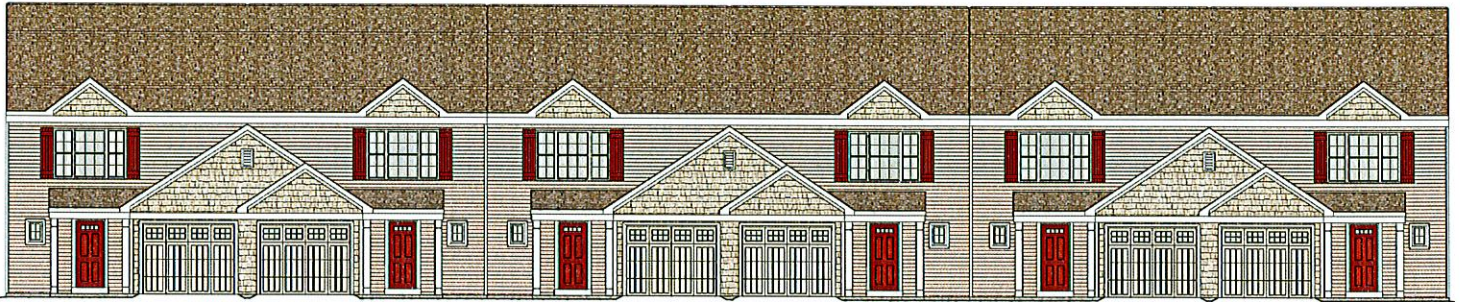

# FOX RIDGE

The Stonecrest \$157,900.00

1536 sq ft.

FOUNDATION PLAN

FIRST FLR PLAN

SECOND FLR PLAN

**HESS**  
HOME BUILDERS INC  
15 MEADOW LANE  
LANCASTER, PA 17601

Phone (717) 589-5761  
Fax (717) 580-9165