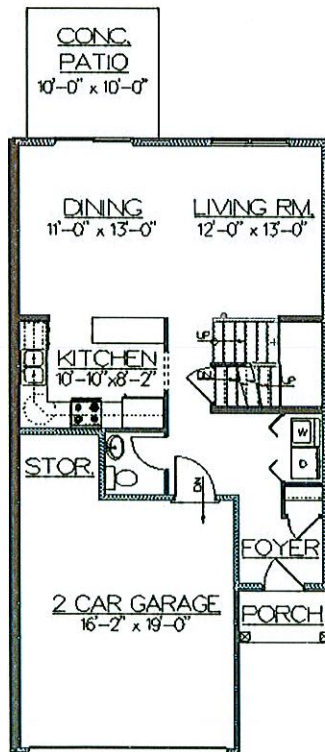

FOX RIDGE

The Westfield \$161,900.00

1523 sq ft.

FOUNDATION PLAN

FIRST FLR PLAN

SECOND FLR PLAN

HESS
 HOME BUILDERS INC
 15 MEADOW LANE
 LANCASTER, PA 17601

Phone (717) 589-5761
 Fax (717) 560-9185