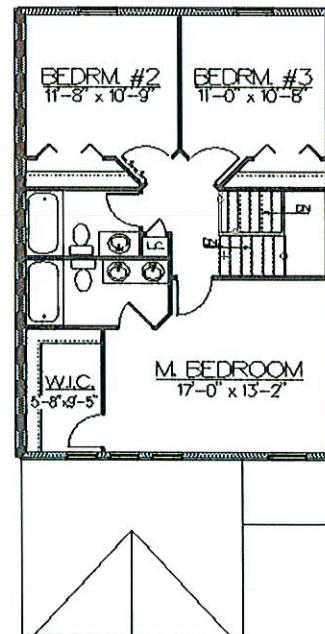

FOX RIDGE

The Westfield \$161,900.00

1523 sq ft.

FOUNDATION PLAN

FIRST FLR PLAN

SECOND FLR PLAN

HESS
 HOME BUILDERS INC
 15 MEADOW LANE
 LANCASTER, PA 17601

Phone (717) 589-5761
 Fax (717) 560-9185