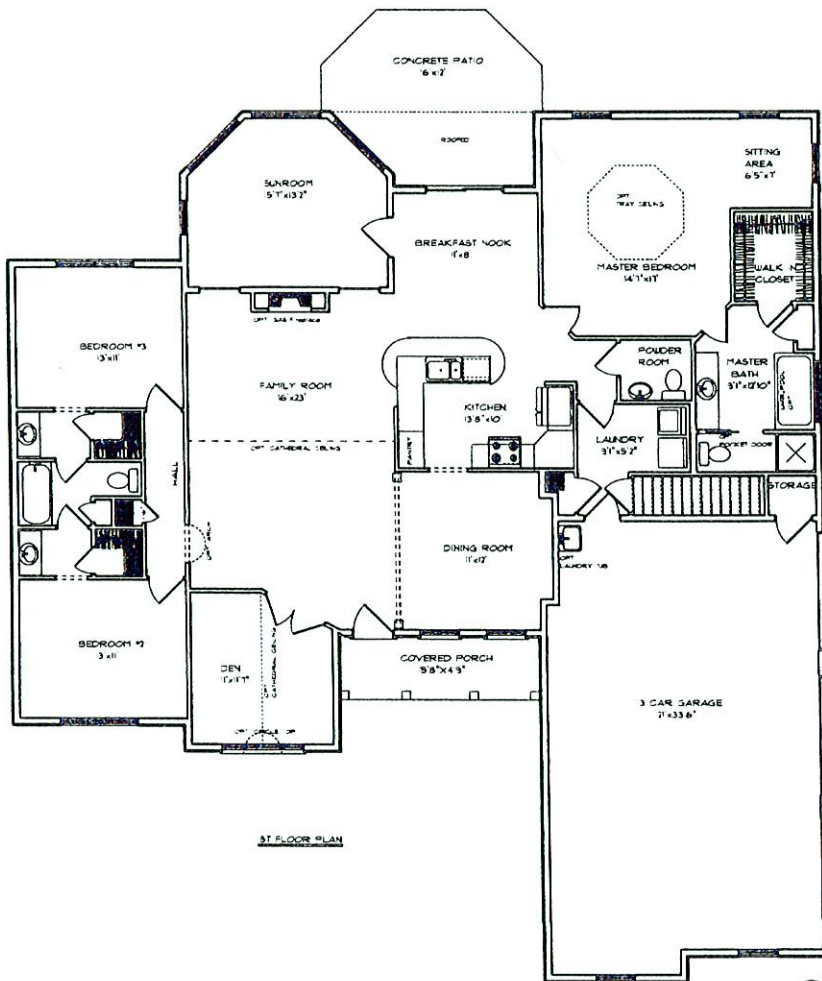

Magnolia

2366 sq. ft.

S. Gerald Musser, Builder

Above prices do not include a homesite. Base prices in Beckley's Corner include a 3 car, side entered garage. Additional upgrade options may be shown which are not included in the base price (Example: brick, stone, etc.). Prices are subject to change without notice. Base price includes one egress window in the basement.