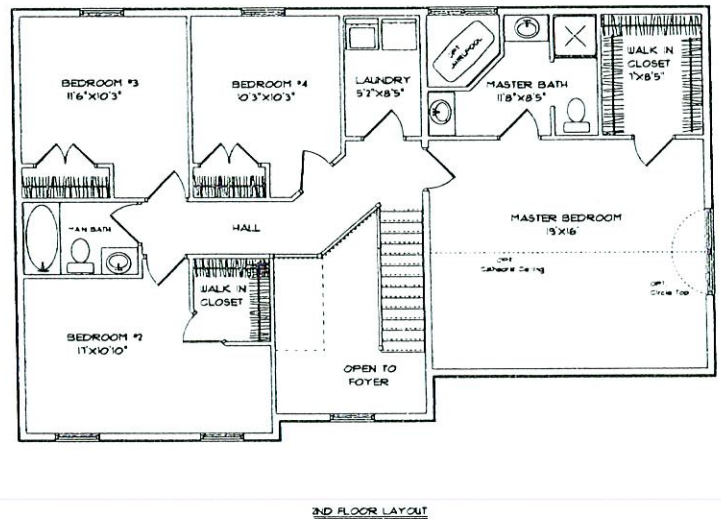

Norfolk

lot of choice
2460 sq. ft.

S. Gerald Musser, Builder

Above prices do not include a homesite. Base prices in Beckley's Corner include a 3 car, side entered garage. Additional upgrade options may be shown which are not included in the base price (Example: brick, stone, etc.). Prices are subject to change without notice. Base price includes one egress window in the basement.