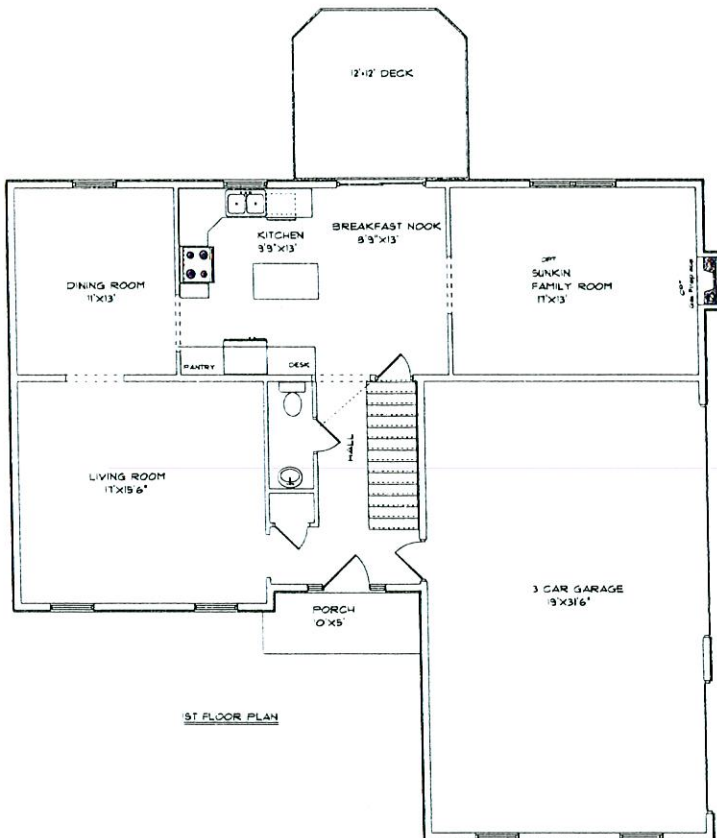

Norfolk

lot of choice
2460 sq. ft.

S. Gerald Musser, Builder

Above prices do not include a homesite. Base prices in Beckley's Corner include a 3 car, side entered garage. Additional upgrade options may be shown which are not included in the base price (Example: brick, stone, etc.). Prices are subject to change without notice. Base price includes one egress window in the basement.