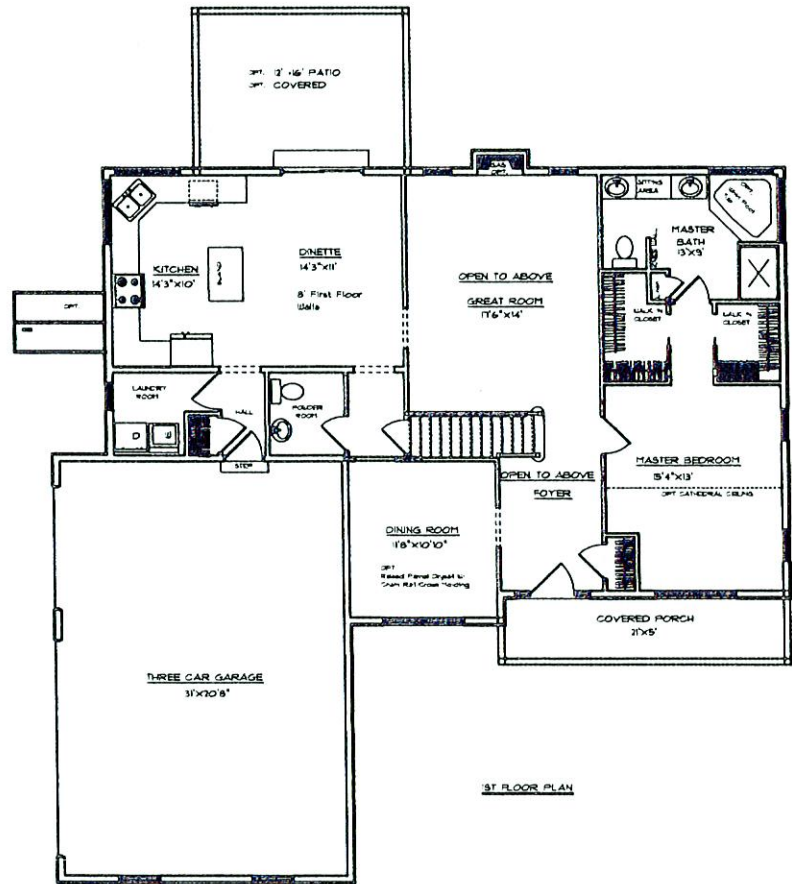

OAK

3 Bedroom
 /2119 Sq. Ft.
 w/Bonus Room
 /2503 Sq. Ft.
 plus lot of choice

S. Gerald Musser, Builder

Above prices do not include a homesite. Base prices in Beckley's Corner include a 3 car, side entered garage. Additional upgrade options may be shown which are not included in the base price (Example: brick, stone, etc.). Prices are subject to change without notice. Base price includes one egress window in the basement.