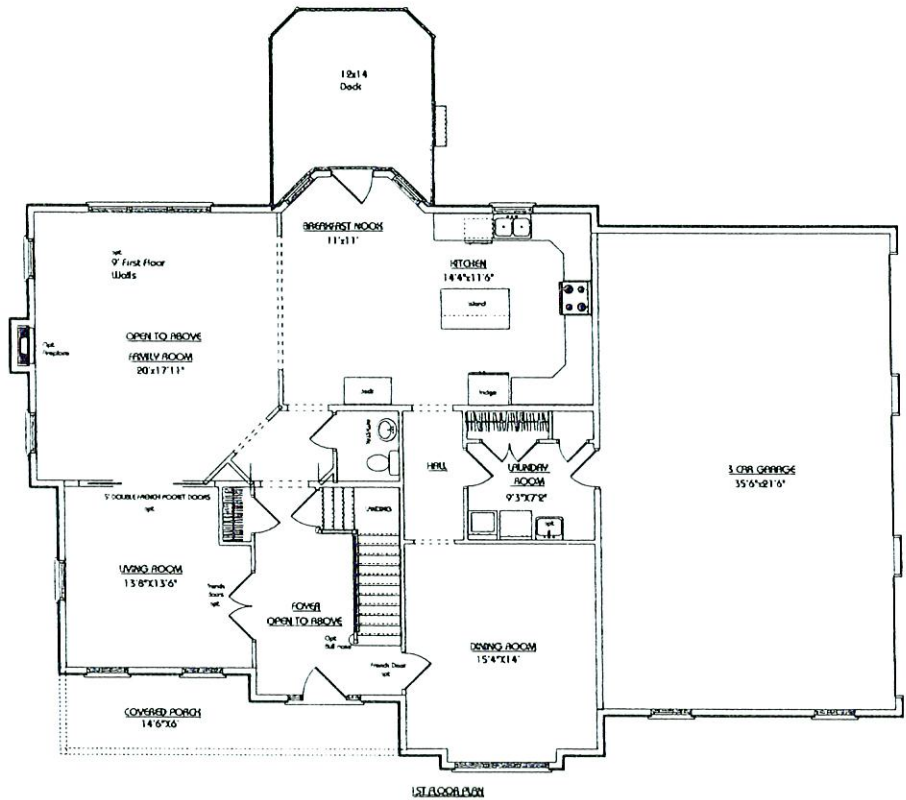

SYCAMORE

3 Bedroom
 /2721 Sq. Ft.
 w/Bonus Room
 /3157 Sq. Ft.
 plus lot of choice

S. Gerald Musser, Builder

Above prices do not include a homesite. Base prices in Beckley's Corner include a 3 car, side entered garage. Additional upgrade options may be shown which are not included in the base price (Example: brick, stone, etc.). Prices are subject to change without notice. Base price includes one egress window in the basement.