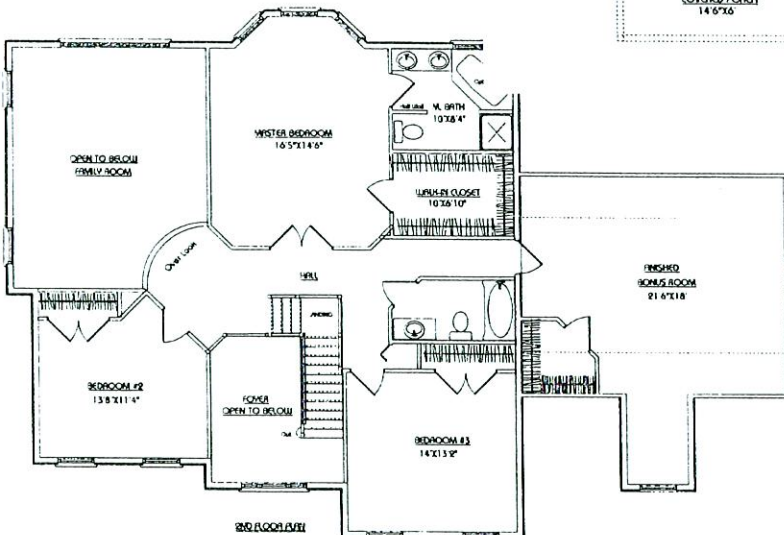

SYCAMORE

3 Bedroom
 /2721 Sq. Ft.
 w/Bonus Room
 /3157 Sq. Ft.
 plus lot of choice

S. Gerald Musser, Builder

Above prices do not include a homesite. Base prices in Beckley's Corner include a 3 car, side entered garage. Additional upgrade options may be shown which are not included in the base price (Example: brick, stone, etc.). Prices are subject to change without notice. Base price includes one egress window in the basement.